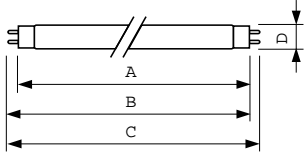

Product data

General Information	
Cap-Base	G13 [Medium Bi-Pin Fluorescent]
Life to 50% Failures (Nom)	8000 h
Light Technical	
Color Code	830 [CCT of 3000K]
Luminous Flux (Nom)	1220 lm
Luminous Flux (Rated) (Nom)	1220 lm
Color Designation	Warm White (WW)
Correlated Color Temperature (Nom)	3000 K
Color Rendering Index (Nom)	85
Operating and Electrical	
Power (Nom)	16 W
Lamp Current (Nom)	0.265 A

Temperature	
Design Temperature (Nom)	25 °C
Controls and Dimming	
Dimmable	Yes
Mechanical and Housing	
Cap-Base Information	Green Cap
Bulb Shape	T8 [26 mm (T8)]
Approval and Application	
Mercury (Hg) Content (Nom)	3.0 mg
Energy Consumption kWh/1000 h	20 kWh
Product Data	
Full product code	872790091767300
Order product name	TLDRS16W-S83ECO 25PK

MASTER TL-D Super 80

EAN/UPC - Product	8727900917673
Order code	927850073002
Numerator - Quantity Per Pack	1
Numerator - Packs per outer box	25

Material Nr. (12NC)	927850073002
Net Weight (Piece)	70.800 g

Dimensional drawing

Product	D (max)	A (max)	B (max)	B (min)	C (max)
TLDRS16W-S83ECO 25PK	28 mm	589.8 mm	596.9 mm	594.5 mm	604 mm

TL-D 16W/830