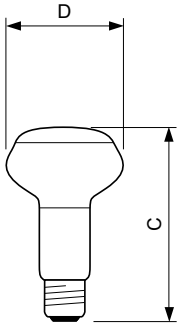

# Reflector diam 63 mm

Mechanical and Housing	
Bulb Finish	Frosted
Bulb Shape	NR63 [NR 63mm]
Product Data	
Full product code	871150004366578
Order product name	Refl 60W E27 230V NR63 30D FR 1CT/30
Order code	926000005918
Numerator - Quantity Per Pack	1
Numerator - Packs per outer box	30
Material Nr. (12NC)	926000005918
Full product name	Refl 60W E27 230V NR63 30D FR 1CT/30
EAN/UPC - Case	8711500343994

## Reflector diam 63 mm

### Dimensional drawing

Product	D
Refl 60W E27 230V NR63 30D FR 1CT/30	63 mm