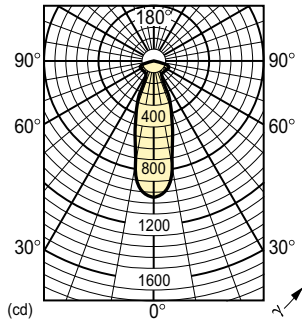

Photometric data

Light Distribution Diagram - Refl 60W E27 230V NR63 30D FR 1CT/30