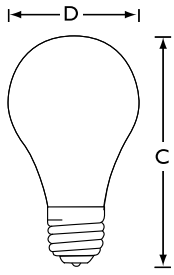

Colors

60A/AGRO 120V 12/1

Philips Family of Colored A19 bulbs are ideal for holiday, party or special effects lighting.

Product data

General Information	
Cap-Base	E26 [Single Contact Medium Screw]
Operating Position	UNIVERSAL [Any or Universal (U)]
Rated Lifetime (Hours)	1,000 hour(s)
Lighting Technology	Incandescent
Light Technical	
Luminous Flux	795 lumen
Operating and Electrical	
Power Consumption	60 W
Voltage (Nom)	120 V
Voltage (Nom)	120 V

Mechanical and Housing	
Bulb Finish	Softone Pink
Bulb Shape	A19 [A 19mm]
Product Data	
Order product name	60A/AGRO 120V 12/1
Order code	925279036306
Numerator - Quantity Per Pack	1
Numerator - Packs per outer box	12
Material Nr. (12NC)	925279036306
Full product name	60A/AGRO 120V 12/1
EAN/UPC - Case	50046677151824

Colors

Dimensional drawing

A19

Product	D	C (max)
60A/AGRO 120V 12/1	2.375 inch	4.188 inch