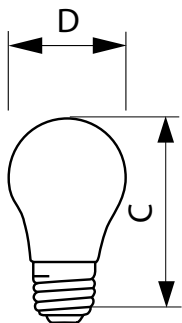

### Product data

General Information	
Cap-Base	E26 [Single Contact Medium Screw]
Operating Position	UNIVERSAL [Any or Universal (U)]
Rated Lifetime (Hours)	3,000 hour(s)
Lighting Technology	Incandescent
Light Technical	
Luminous Flux	115 lumen
Operating and Electrical	
Power Consumption	15 W
Voltage (Nom)	120 V
Voltage (Nom)	120 V

Mechanical and Housing	
Bulb Finish	Soft White
Bulb Shape	A15 [A 15mm]
Product Data	
Order product name	15A/WL 120V 12/2 TP
Order code	925273136309
Numerator - Quantity Per Pack	1
Numerator - Packs per outer box	12
Material Nr. (12NC)	925273136309
Full product name	15A/WL 120V 12/2 TP
EAN/UPC - Case	50046677168600

### Dimensional drawing