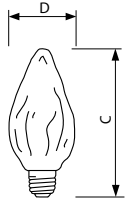

DuraMax Deco Flame

Dimensional drawing

Product

BC40F15/IR/LL 120V 6/2 TP