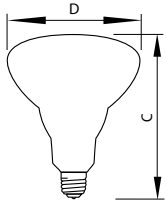

Reflector Agro

Dimensional drawing

Product

75BR30/AGRO 120V