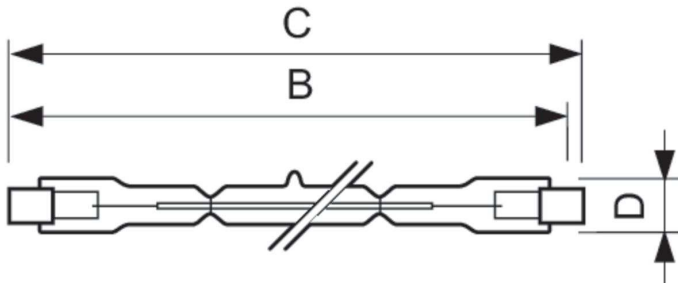

Plusline ES Small

Plusline 118mm 2y 160W R7s 230V 1BB

Mains-voltage halogen linear lamp with superior quality and reliability. Offers very long lifetime and crisp halogen light. Ideal solution for decorative luminaires and for security or task lighting floodlights.

Product data

General Information	
Cap-Base	R7S [R7s]
Operating Position	UNIVERSAL [Any or Universal (U)]
Nominal lifetime	2,000 hour(s)
Switching Cycle	8,000
Rated Lifetime (Hours)	2,000 hour(s)
Lighting Technology	Halogen
Light Technical	
Luminous Flux	3,100 lm
Correlated Color Temperature (Nom)	2900 K
Luminous Efficacy (rated) (Nom)	19.4 lm/W
Color rendering index (CRI)	100
Operating and Electrical	
Power Consumption	160.0 W
Lamp Current (Nom)	0.70 A
Starting Time (Nom)	0.0 s
Warm-up time to 60% light	instant full light s
Power Factor (Fraction)	1
Voltage (Nom)	230 V
Voltage (Nom)	230 V

Controls and Dimming	
Dimmable	Yes
Mechanical and Housing	
Bulb Finish	Clear
Bulb Shape	T11 [T 11mm]
Approval and Application	
Energy Consumption kWh/1000 h	160 kWh
Product Data	
Order product name	Plusline 118mm 2y 160W R7s 230V 1BB
Full product name	Plusline 118mm 2y 160W R7s 230V 1BB
Full product code	872790085219600
Order code	924587544210
Material Nr. (12NC)	924587544210
Numerator - Quantity Per Pack	1
EAN/UPC - Product/Case	8727900852196
Numerator - Packs per outer box	100
EAN/UPC - Case	8727900852219

Plusline ES Small

Dimensional drawing

Product	D (max)	B (max)	B	B (min)	C (max)
Plusline 118mm 2y 160W R7s 230V 1BB	11 mm	115.8 mm	114.2 mm	112.6 mm	118 mm