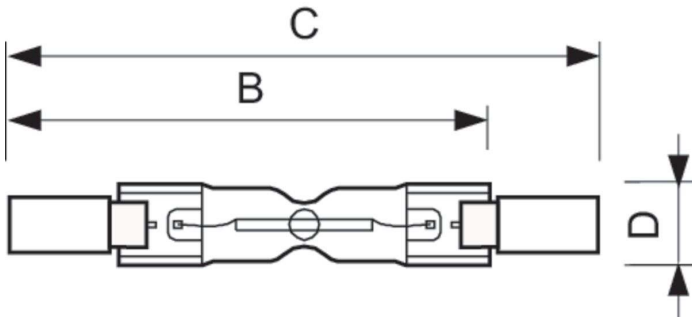

Light Technical	
Luminous Flux	2,220 lm
Correlated Color Temperature (Nom)	2900 K
Luminous Efficacy (rated) (Nom)	18.5 lm/W
Color rendering index (CRI)	100

Operating and Electrical	
Power Consumption	120 W
Lamp Current (Nom)	0.52 A
Starting Time (Nom)	0.0 s
Warm-up time to 60% light	instant full light s
Power Factor (Fraction)	1
Voltage (Nom)	230 V
Voltage (Nom)	230 V

Controls and Dimming	
Dimmable	Yes

Mechanical and Housing	
Bulb Finish	Clear
Bulb Shape	T11 [T 11mm]

Approval and Application	
Energy Consumption kWh/1000 h	120 kWh

Product Data	
Order product name	Plusline 78mm 2y 120W R7s 230V 1BB
Full product name	Plusline 78mm 2y 120W R7s 230V 1BB
Full product code	872790085223300
Order code	924587244210
Material Nr. (12NC)	924587244210
Numerator - Quantity Per Pack	1
EAN/UPC - Product/Case	8727900852233
Numerator - Packs per outer box	100
EAN/UPC - Case	8727900852257

Plusline ES Compact

Dimensional drawing

Product	D (max)	B (max)	B	B (min)	C (max)
Plusline 78mm 2y 120W R7s 230V 1BB	11 mm	76.5 mm	74.9 mm	73.3 mm	78 mm