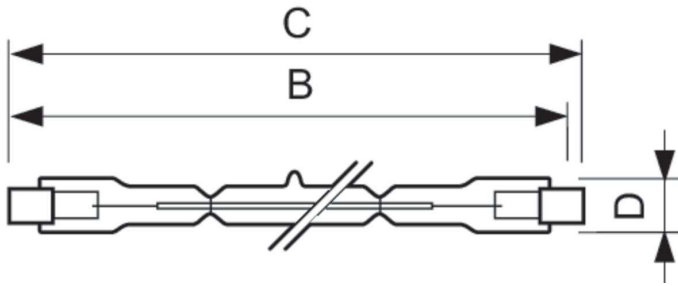

Controls and Dimming	
Dimmable	Yes

Mechanical and Housing	
Bulb Finish	Clear
Bulb Shape	T11

Approval and Application	
Energy Consumption kWh/1000 h	400 kWh

Product Data	
Order product name	Plusline 118mm 2y 400W R7s 230V 1BB
Full product name	Plusline 118mm 2y 400W R7s 230V 1BB
Full product code	872790085389600
Order code	924572144210
Material Nr. (12NC)	924572144210
Numerator - Quantity Per Pack	1
EAN/UPC - Product/Case	8727900853896
Numerator - Packs per outer box	100
EAN/UPC - Case	8727900853919

### Dimensional drawing

Product	D (max)	B (max)	B	B (min)	C (max)
Plusline 118mm 2y 400W R7s 230V 1BB	11 mm	115.8 mm	114.2 mm	112.6 mm	118 mm