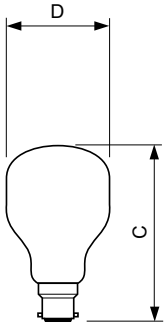

Softone Standard T-shape

Soft 75W B22 240V T55 WH 1CT/5X20FT

T-shaped gas-filled lamps with a modern appearance

Product data

General Information	
Cap-Base	B22 [B22]
Operating Position	UNIVERSAL [Any or Universal (U)]
Nominal lifetime	1,000 hour(s)
Rated Lifetime (Hours)	1,000 hour(s)
Lighting Technology	Incandescent

Light Technical	
Luminous Flux	830 lumen
Color rendering index (CRI)	100

Operating and Electrical	
Power Consumption	75 W
Voltage (Nom)	240 V
Voltage (Nom)	240 V

Controls and Dimming	
Dimmable	Yes

Mechanical and Housing	
Bulb Finish	Soft White
Bulb Shape	T55 [T 55mm]

Product Data	
Full product code	871016307070400
Order product name	Soft 75W B22 240V T55 WH 1CT/5X20FT
Order code	922801345537
Numerator - Quantity Per Pack	1
Numerator - Packs per outer box	100
Material Nr. (12NC)	922801345537
Full product name	Soft 75W B22 240V T55 WH 1CT/5X20FT
EAN/UPC - Case	8710163173382

Softone Standard T-shape

Dimensional drawing

Product	D	C (max)
Soft 75W B22 240V T55 WH 1CT/5X20FT	55 mm	96.5 mm