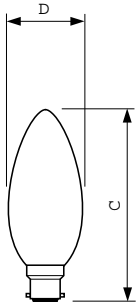

## 230V 25W CANDLE BC CLEAR

Flame-shaped bulb with clear glass and vacuum- or gas-filled bulb with B- or E-base

Light Technical	
Luminous Flux	205 lumen
Color rendering index (CRI)	100

Operating and Electrical	
Power Consumption	25 W
Voltage (Nom)	230 V
Voltage (Nom)	230 V

Controls and Dimming	
Dimmable	Yes

Mechanical and Housing	
Bulb Finish	Clear
Bulb Shape	B35 [B 35mm]

Product Data	
Full product code	890143700285300
Order product name	230V 25W CANDLE BC CLEAR
Order code	921485544299
Numerator - Quantity Per Pack	1
Numerator - Packs per outer box	300
Material Nr. (12NC)	921485544299
Full product name	230V 25W CANDLE BC CLEAR
EAN/UPC - Case	8727900076516

### Dimensional drawing

Product	D	C (max)
230V 25W CANDLE BC CLEAR	35 mm	94.5 mm