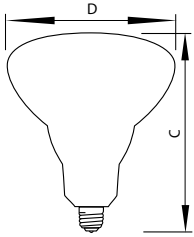

Product data

General Information	
Cap-Base	E26 [Single Contact Medium Screw]
Operating Position	H90 [Hanging +/-90D or Base Up HOR (BUH)]
Rated Lifetime (Hours)	2,500 hour(s)
Lighting Technology	Incandescent

Light Technical	
Beam Angle (Nom)	60 degree(s)
Luminous Flux	625 lumen

Operating and Electrical	
Power Consumption	65 W
Voltage (Nom)	120 V
Voltage (Nom)	120 V

Mechanical and Housing	
Bulb Finish	Frosted
Bulb Shape	BR40

Product Data	
Order product name	65BR/FL60/LL 120V 4/2 TP
Order code	920670136320
Numerator - Quantity Per Pack	1
Numerator - Packs per outer box	4
Material Nr. (12NC)	920670136320
Full product name	65BR/FL60/LL 120V 4/2 TP
EAN/UPC - Case	50046677139273

DuraMax Reflector Flood

Dimensional drawing

Product

65BR/FL60/LL 120V 4/2 TP