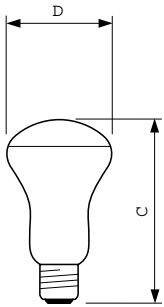

Operating and Electrical	
Power Consumption	100 W
Voltage (Nom)	220-240 V

Controls and Dimming	
Dimmable	Yes

Mechanical and Housing	
Bulb Finish	White window
Bulb Shape	E60 [E 60mm]

Product Data	
Full product code	871829112459700
Order product name	CLAS 100W E27 220-240V E60 W-W 1CT/5X10F
Order code	920246243301
Numerator - Quantity Per Pack	1
Numerator - Packs per outer box	50
Material Nr. (12NC)	920246243301
Full product name	CLAS 100W E27 220-240V E60 W-W 1CT/5X10F
EAN/UPC - Case	8718291124610
EAN/UPC - Product/Case	8711500226310

## Dimensional drawing

Product	D	C (max)
CLAS 100W E27 220-240V E60 W-W 1CT/5X10F	60 mm	104 mm