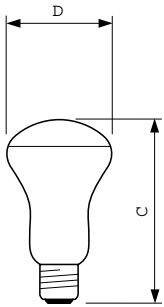

CLASSICTONE Superlux

CLAS 40W E27 220-240V E50 W-W 1CT/5X10F

Mushroom-shaped (E-shaped) lamps in various diameters

Product data

General Information	
Cap-Base	E27 [E27]
Operating Position	UNIVERSAL [Any or Universal (U)]
Nominal lifetime	1,000 hour(s)
Lighting Technology	Incandescent

Light Technical	
Luminous Flux	400 lumen
Color rendering index (CRI)	100

Operating and Electrical	
Power Consumption	40 W
Voltage (Nom)	220-240 V

Controls and Dimming	
Dimmable	Yes

Mechanical and Housing	
Bulb Finish	White window
Bulb Shape	E50 [E 50mm]

Product Data	
Full product code	871829112453500
Order product name	CLAS 40W E27 220-240V E50 W-W 1CT/5X10F
Order code	920226243301
Numerator - Quantity Per Pack	1
Numerator - Packs per outer box	50
Material Nr. (12NC)	920226243301
Full product name	CLAS 40W E27 220-240V E50 W-W 1CT/5X10F
EAN/UPC - Case	8718291124559

CLASSICTONE Superlux

Dimensional drawing

Product	D	C (max)
CLAS 40W E27 220-240V E50 W-W 1CT/5X10F	50 mm	91 mm