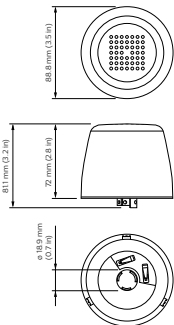

## LLC7294/00 CT OLC N5 HV PC C1VF LG

LLC7294 CityTouch Connector Node HV, photo cell switching type with 4G/LTE technology

LLC7294 CityTouch Connector Node HV, photo cell switching type with 4G/LTE technology

### Product data

| Product Data                  |                                    |
|-------------------------------|------------------------------------|
| Order product name            | LLC7294/00 CT OLC N5 HV PC C1VF LG |
| EAN/UPC - Product             | 046677538804                       |
| Order code                    | 913701036613                       |
| Numerator - Quantity Per Pack | 1                                  |

|                                 |              |
|---------------------------------|--------------|
| Numerator - Packs per outer box | 30           |
| Material Nr. (12NC)             | 913701036613 |
| Net Weight (Piece)              | 0.224 kg     |

### Dimensional drawing

LLC7294/00 CT OLC N5 HV PC C1VF LG