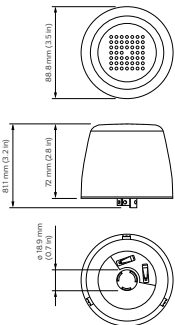

CityTouch

LLC7291/00 CT OLC N5 LV AS C1VF LG

LLC7291 CityTouch Connector Node LV, Astro Clock switching type with - 4G/LTE technology

LLC7291 CityTouch Connector Node LV, Astro Clock switching type with 4G/LTE technology

Product data

Product data	
Order product name	LLC7291/00 CT OLC N5 LV AS C1VF LG
EAN/UPC - Product	046677538798
Order code	913701036313
Numerator - Quantity Per Pack	1

Numerator - Packs per outer box	30
Material Nr. (12NC)	913701036313
Net Weight (Piece)	0.224 kg

Dimensional drawing

LLC7291/00 CT OLC N5 LV AS C1VF LG