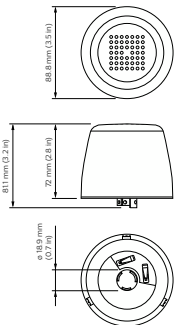

## LLC7290/00 CT OLC N5 LV PC C1VF LG

LLC7290 CityTouch Connector Node LV, photo cell switching type, with 4G/LTE technology

LLC7290 CityTouch Connector Node LV, photo cell switching type, with 4G/LTE technology

### Product data

Product data	
Order product name	LLC7290/00 CT OLC N5 LV PC C1VF LG
EAN/UPC - Product	046677538781
Order code	913701036213
Numerator - Quantity Per Pack	1

Numerator - Packs per outer box	30
Material Nr. (12NC)	913701036213
Net Weight (Piece)	0.224 kg

### Dimensional drawing

LLC7290/00 CT OLC N5 LV PC C1VF LG