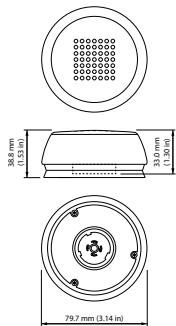

Cellular CT nodes

LLC7271/00 CityTouch OLC COM SR LG

CityTouch Outdoor Luminaire Controller SR Light Gray

Product data

Product data	
Full product code	871869672067700
Order product name	LLC7271/00 CityTouch OLC COM SR LG
EAN/UPC - Product	8718696720677
Order code	913700393003
Numerator - Quantity Per Pack	1

Numerator - Packs per outer box	24
Material Nr. (12NC)	913700393003
Net Weight (Piece)	0.094 kg

Dimensional drawing

LLC7271/00 CityTouch OLC COM SR LG