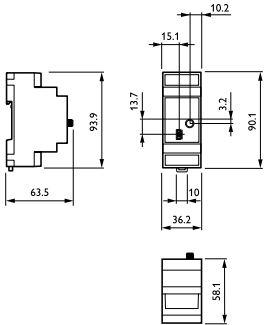

Product data

Product Data	
Full product code	871829154744000
Order product name	LCN7310/00 Starsense Wireless SC RF mod.
EAN/UPC - Product	8718291547440
Order code	913700342404
Numerator - Quantity Per Pack	1

Numerator - Packs per outer box	1
Material Nr. (12NC)	913700342404
Net Weight (Piece)	52.430 g

Starsense Wireless

Dimensional drawing

Starsense Wireless