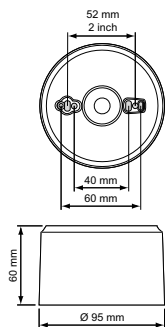

OccuSwitch DALI

LRH2070/00 SURFACE BOX

Ceiling mounting box OccuSwitch DALI

Ceiling mounting box OccuSwitch DALI

Product data

Product Data	
Full product code	871155973252799
Order product name	LRH2070/00 SURFACE BOX
EAN/UPC - Product	8711559732527
Order code	913700333903
Numerator - Quantity Per Pack	1

Numerator - Packs per outer box	42
Material Nr. (12NC)	913700333903
Net Weight (Piece)	0.055 kg

Dimensional drawing

LRH2070/00 SURFACE BOX