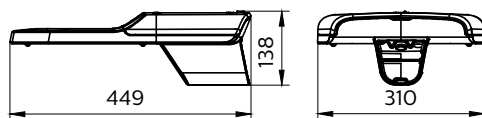

GreenVision Xceed Gen2

Connection	-
Cable	-

Temperature

Ambient temperature range	-40 to +50 °C

Controls and Dimming

Dimmable	Yes
Driver/power unit/transformer	Power supply unit regulating
Control interface	Analog
Constant light output	No

Mechanical and Housing

Housing Material	Aluminum die cast
Optic material	Polycarbonate
Optical cover material	Glass
Fixation material	Aluminum
Housing Color	Gray
Overall length	446 mm
Overall width	310 mm
Overall height	138 mm
Effective projected area	0.14 m²
Dimensions (Height x Width x Depth)	138 x 310 x 446 mm

Approval and Application

Ingress protection code	IP66 [Dust penetration-protected, jet-proof]

Mech. impact protection code	IK08 [5 J vandal-protected]
Protection class IEC	Safety class I

Initial Performance (IEC Compliant)

Luminous flux tolerance	+/-10%
Initial chromaticity	(0.43, 0.40) SDCM < 5
Power consumption tolerance	+/-10%

Over Time Performance (IEC Compliant)

Median useful life L70B50	100,000 hour(s)

Application Conditions

Maximum dim level	10%

Product Data

Order product name	BRP381 LED75/NW 55W 220-240V DM PSR
Full product name	BRP381 LED75/NW 55W 220-240V DM PSR
Full product code	872016972385600
Order code	911401878198
Material Nr. (12NC)	911401878198
Numerator - Quantity Per Pack	1
EAN/UPC - Product/Case	8720169723856
Numerator - Packs per outer box	1
EAN/UPC - Case	8720169723856

Dimensional drawing