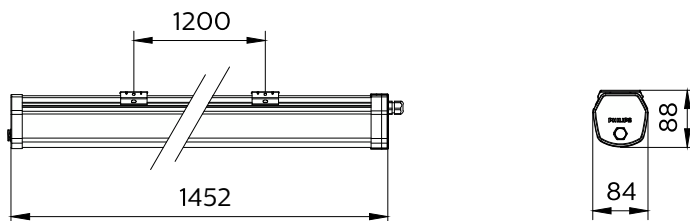

Temperature	
Ambient temperature range	-30 to +40 °C

Controls and Dimming	
Dimmable	No
Driver/power unit/transformer	Power supply unit (On/Off)
Control interface	-
Constant light output	No

Mechanical and Housing	
Housing Material	Polycarbonate
Reflector material	Steel
Optic material	Polycarbonate
Optical cover material	Polycarbonate
Fixation material	Stainless steel
Housing Color	Gray and white
Optical cover finish	Opal
Overall length	1,452 mm
Overall width	84 mm
Overall height	83 mm

Dimensions (Height x Width x Depth)	83 x 84 x 1452 mm
-------------------------------------	-------------------

Approval and Application	
Ingress protection code	IP65 [Dust penetration-protected, jet-proof]
Mech. impact protection code	IK08 [5 J vandal-protected]
Protection class IEC	Safety class I

## Dimensional drawing