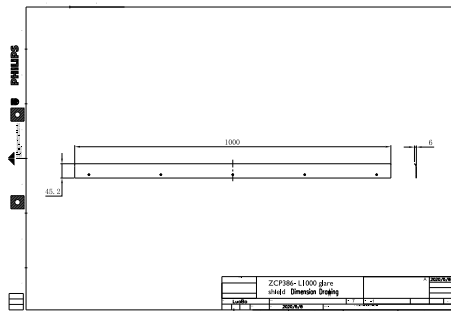

UniStrip G4

Dimensional drawing

Mechanical accessory