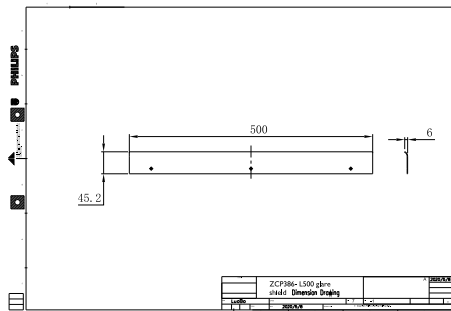

Warnings and Safety

- For outdoor use only

Product data

Product Data	
Full product code	871951454008899
Order product name	ZCP386 L50 glare shield (10 pcs)
EAN/UPC - Product	8719514540088
Order code	911401782352
Numerator - Quantity Per Pack	1

Numerator - Packs per outer box	10
Material Nr. (12NC)	911401782352
Net Weight (Piece)	0.065 kg

UniStrip G4

Dimensional drawing

Mechanical accessory