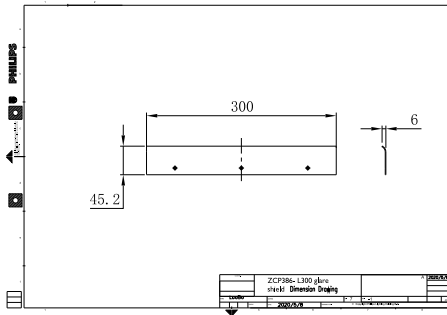

Warnings and Safety

- For outdoor use only

Product data

Product Data	
Full product code	871951454007199
Order product name	ZCP386 L30 glare shield (10 pcs)
EAN/UPC - Product	8719514540071
Order code	911401782342
Numerator - Quantity Per Pack	1

Numerator - Packs per outer box	10
Material Nr. (12NC)	911401782342
Net Weight (Piece)	0.040 kg

UniStrip G4

Dimensional drawing

Mechanical accessory