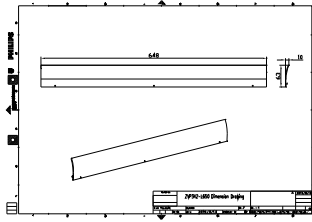

### Product data

General Information	
Material	Aluminum
Accessory color	Dark gray
Mechanical and Housing	
Overall length	648 mm
Overall width	10 mm
Overall height	63 mm
Product Data	
Full product code	911401756502

## Dimensional drawing