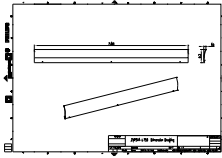

UniFlood M

Dimensional drawing

Mechanical accessory