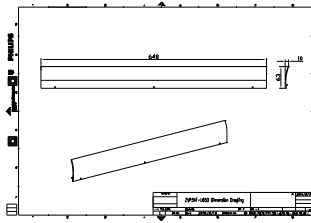

Warnings and Safety

- For outdoor use only.

Product data

| General Information | |
|------------------------|--------------|
| Material | Aluminum |
| Accessory color | Dark gray |
| Mechanical and Housing | |
| Overall length | 648 mm |
| Overall width | 10 mm |
| Overall height | 63 mm |
| Product Data | |
| Full product code | 911401756482 |

| | |
|---------------------------------|---------------------------------|
| Order product name | ZVP341 L65 glare shield (6 pcs) |
| Order code | 911401756482 |
| Numerator - Quantity Per Pack | 1 |
| Numerator - Packs per outer box | 1 |
| Material Nr. (12NC) | 911401756482 |
| Net Weight (Piece) | 2.199 kg |

UniFlood M

Dimensional drawing

Mechanical accessory