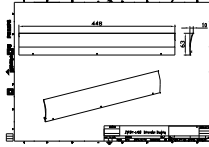

UniFlood M

Dimensional drawing

ZVP341 L45 glare shield (6 pcs)