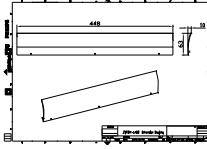

### Product data

General Information	
Material	Aluminum
Accessory color	Dark gray
Mechanical and Housing	
Overall length	448 mm
Overall width	10 mm
Overall height	63 mm
Product Data	
Full product code	911401756472

## Dimensional drawing