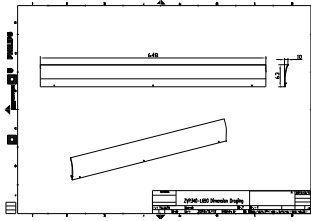

Warnings and Safety

- For outdoor use only.

Product data

General Information		Order product name	
Material	Aluminum	ZVP340 L65 glare shield (12 pcs)	
Accessory color	Dark gray	Order code	911401756452
Mechanical and Housing		Numerator - Quantity Per Pack	1
Overall length	648 mm	Numerator - Packs per outer box	1
Overall width	10 mm	Material Nr. (12NC)	911401756452
Overall height	63 mm	Net Weight (Piece)	2.199 kg
Product Data			
Full product code	911401756452		

UniFlood M

Dimensional drawing

Mechanical accessory