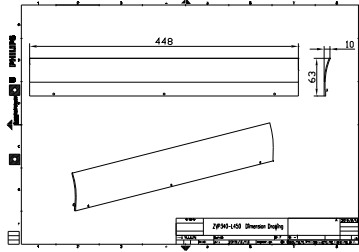

Warnings and Safety

- For outdoor use only.

Product data

General information	
Material	Aluminum
Accessory color	Dark gray
Mechanical and housing	
Overall length	448 mm
Overall width	10 mm
Overall height	63 mm
Product data	
Full product code	871951494668200
Order product name	ZVP340 L45 glare shield (12 pcs)
EAN/UPC - Product	8719514946682
Order code	911401756442
Numerator - Quantity Per Pack	1
Numerator - Packs per outer box	1
Material Nr. (12NC)	911401756442
Net Weight (Piece)	1.599 kg

UniFlood M

Dimensional drawing

ZVP340 L45 glare shield (12 pcs)