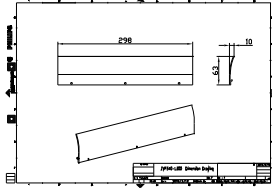

UniFlood M

Dimensional drawing

Mechanical accessory