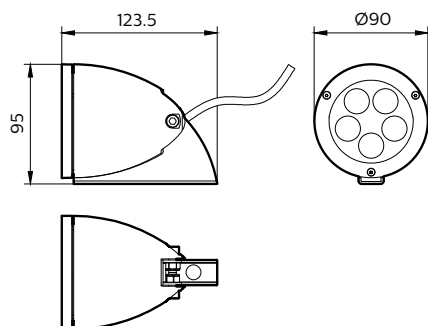

Standard tilt angle side entry	-
Operating and Electrical	
Input Voltage	24 DC V
Input Frequency	45 to 66 Hz
Inrush current	1 A
Inrush time	10 ms
Power Factor (Min)	0.97
Controls and Dimming	
Dimmable	No
Mechanical and Housing	
Housing Material	Aluminum die cast
Reflector material	Glass
Optical cover/lens material	Glass
Mounting device	Allen screw fixation
Optical cover/lens shape	Conical
Optical cover/lens finish	Textured
Overall length	123.5 mm
Overall height	95 mm

Overall diameter	90 mm
Color	Dark gray

Approval and Application

Ingress protection code	IP66 [Dust penetration-protected, jet-proof]
Mech. impact protection code	IK06 [1 J]

Initial Performance (IEC Compliant)

Application Conditions

Ambient temperature range	-20 to +45 °C
---------------------------	---------------

Product Data

Full product code	911401710862
Order product name	BGP312 5LED 3000K MB
Order code	911401710862
Numerator - Quantity Per Pack	1
Numerator - Packs per outer box	9
Material Nr. (12NC)	911401710862
Net Weight (Piece)	0.777 kg

Dimensional drawing

BGP312 UniPoint