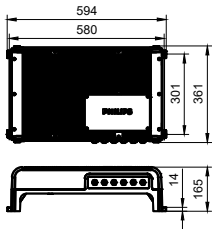

Maximum dim level	10%
-------------------	-----

Product Data

Full product code	911401597051
Order product name	EVP622 IP66 900W 220-240V PSD GM 5C O
Order code	911401597051
Numerator - Quantity Per Pack	1
Numerator - Packs per outer box	1
Material Nr. (12NC)	911401597051
Net Weight (Piece)	13.999 kg

Dimensional drawing

EVP622 Gear box