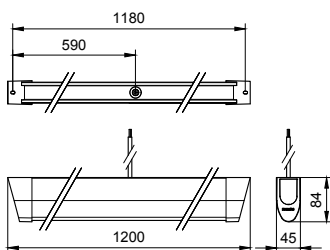

Temperature	
Ambient temperature range	0 to +35 °C

Controls and Dimming	
Dimmable	No
Driver/power unit/transformer	Power supply unit (On/Off)
Control interface	-
Constant light output	No

Mechanical and Housing	
Housing Material	Polycarbonate
Reflector material	Steel
Optic material	Polycarbonate
Optical cover/lens material	Polycarbonate
Fixation material	Stainless steel
Housing Color	White
Optical cover/lens finish	Opal
Overall length	1,200 mm
Overall width	45 mm
Overall height	84 mm

Dimensions (Height x Width x Depth)	84 x 45 x 1200 mm

Approval and Application	
Ingress protection code	IP40 [Wire-protected]
Mech. impact protection code	IK03 [0.3 J]
Protection class IEC	Safety class I

Initial Performance (IEC Compliant)	
Initial chromaticity	SDCM<5
Luminous flux tolerance	+/-10%
Power consumption tolerance	+/-10%

Over Time Performance (IEC Compliant)	
Median useful life L70B50	50,000 hour(s)
Median useful life L80B50	45,000 hour(s)
Median useful life L90B50	40,000 hour(s)

Application Conditions	
Maximum dim level	Not applicable

Product Data	
Full product code	911401516441
Order product name	CR388C LED20 CW L120 PSU
Order code	911401516441
Numerator - Quantity Per Pack	1
Numerator - Packs per outer box	1
Material Nr. (12NC)	911401516441
Full product name	CR388C LED20 CW L120 PSU

Dimensional drawing