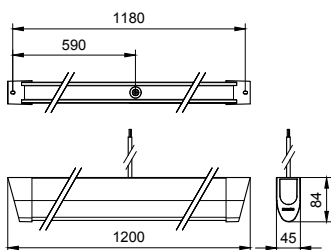

Temperature	
Ambient temperature range	0 to +35 °C

Controls and Dimming	
Dimmable	No
Driver/power unit/transformer	Power supply unit (On/Off)
Control interface	-
Constant light output	No

Mechanical and Housing	
Housing Material	Polycarbonate
Reflector material	Steel
Optic material	Polycarbonate
Optical cover/lens material	Polycarbonate
Fixation material	Stainless steel
Housing Color	White
Optical cover/lens finish	Opal
Overall length	1,200 mm
Overall width	45 mm
Overall height	84 mm

Dimensions (Height x Width x Depth)	84 x 45 x 1200 mm
-------------------------------------	-------------------

Approval and Application	
Ingress protection code	IP40 [Wire-protected]
Mech. impact protection code	IK03 [0.3 J]
Protection class IEC	Safety class I

## Dimensional drawing