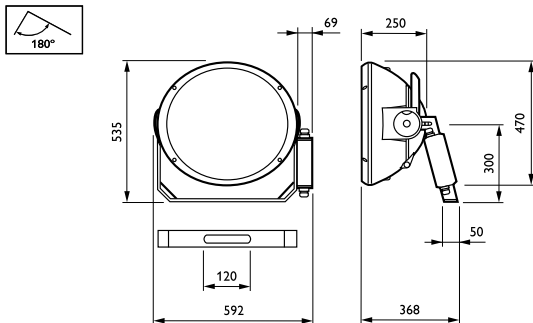

## Mechanical and Housing

Dimensions (Height x Width x Depth)	NaN x NaN x NaN mm (NaN x NaN x NaN in)
-------------------------------------	---

## Product Data

Full product code	872790050265700
Order product name	MVF403 MHN-LA1000W/956 A1 SI
EAN/UPC - Product	8727900502657
Order code	910502223118
Numerator - Quantity Per Pack	1
Numerator - Packs per outer box	1
Material Nr. (12NC)	910502223118
Net Weight (Piece)	14.500 kg

## Dimensional drawing

ArenaVision MVF403/MVF404