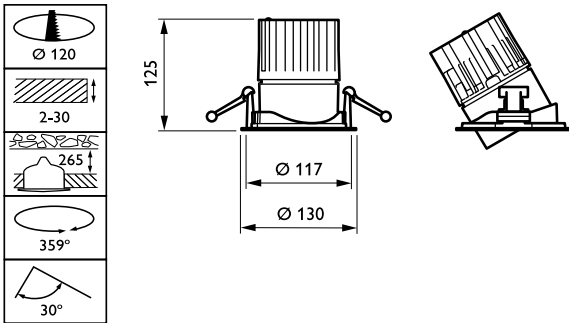

LuxSpace Accent Fresh Food

Dimensional drawing

LuxSpace Accent RS730B-RS752B