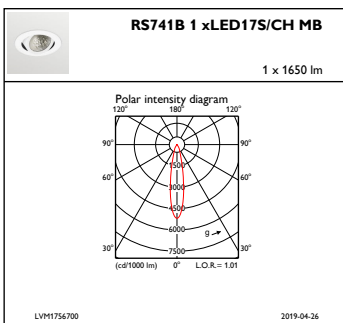

Controls and Dimming

Dimmable	No
----------	----

Mechanical and Housing

Housing Material	Aluminum
Reflector material	Polycarbonate aluminum coated
Optic material	Polycarbonate
Optical cover/lens material	Polycarbonate
Fixation material	-
Optical cover/lens finish	Clear
Overall height	126 mm
Overall diameter	130 mm
Color	White RAL 9003
Dimensions (Height x Width x Depth)	126 x NaN x NaN mm (5 x NaN x NaN in)

Approval and Application

Ingress protection code	IP20 [Finger-protected]
Mech. impact protection code	IK02 [0.2 J standard]

Initial Performance (IEC Compliant)

Initial luminous flux (system flux)	1650 lm
Luminous flux tolerance	+/-10%
Initial LED luminaire efficacy	121 lm/W
Init. Corr. Color Temperature	2700 K
Init. Color Rendering Index	≥80
Initial chromaticity	(0.458, 0.410) SDCM <3
Initial input power	14.4 W
Power consumption tolerance	+/-10%

Application Conditions

Ambient temperature range	0 to +35 °C
Performance ambient temperature Tq	25 °C
Maximum dim level	Not applicable
Suitable for random switching	Yes

Product Data

Full product code	871869939936800
Order product name	RS741B LED17S/CH PSU-E MB WH
EAN/UPC - Product	8718699399368
Order code	910500465315
Numerator - Quantity Per Pack	1
Numerator - Packs per outer box	1
Material Nr. (12NC)	910500465315
Net Weight (Piece)	0.760 kg

LuxSpace Accent Fresh Food

Dimensional drawing

LuxSpace Accent RS730B-RS752B

Photometric data

IFCC1_RS741B1xLED17SCHMB

IFAS1_RS741B1xLED17SCHMB

IFPC1_RS741B1xLED17SCHMB

LuxSpace Accent Fresh Food