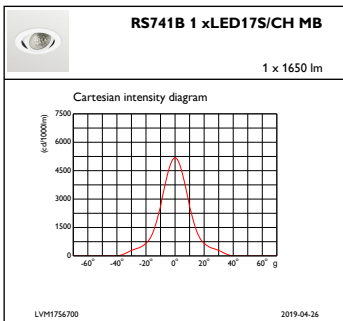

Photometric data

IFCC1_RS741B1xLED17SCHMB