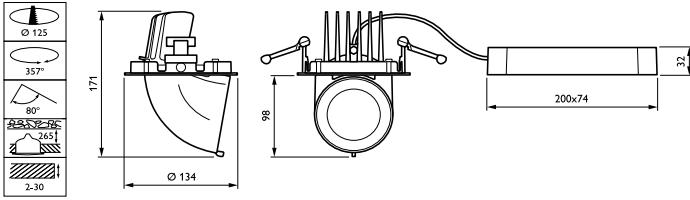

LuxSpace Accent Compact Elbow

Dimensional drawing

LuxSpace Accent RS730B-RS752B