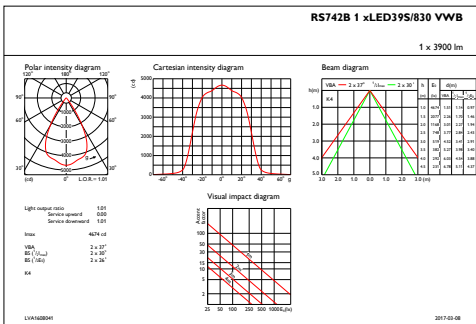

Photometric data

IFAS1_RS742B1xLED39S830VWB

IFCC1_RS742B1xLED39S830VWB