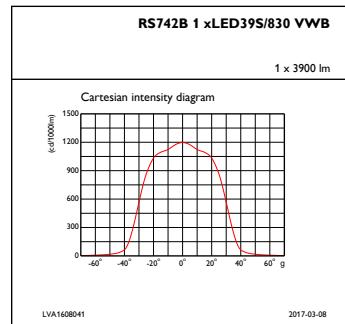

Photometric data

IFAS1_RS742B1xLED39S830VWB

IFCC1_RS742B1xLED39S830VWB