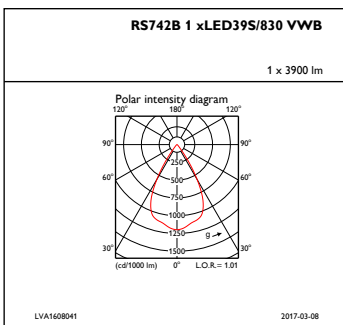

IFPC1_RS742B1xLED39S830VWB