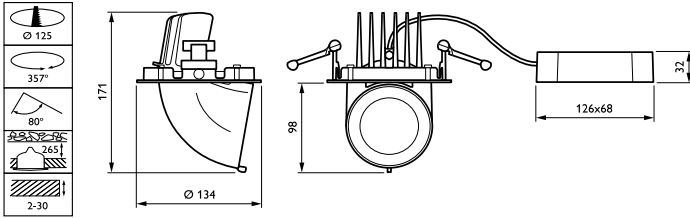

LuxSpace Accent Compact Elbow Gen1

Dimensional drawing

LuxSpace Accent RS730B-RS752B