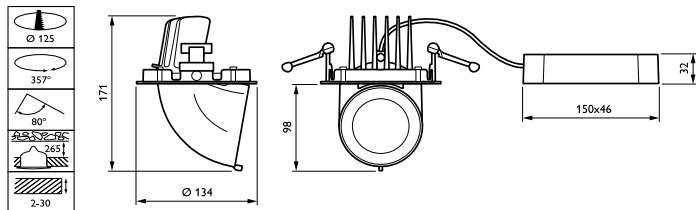

LuxSpace Accent Compact Elbow Gen1

Dimensional drawing

LuxSpace Accent RS730B-RS752B