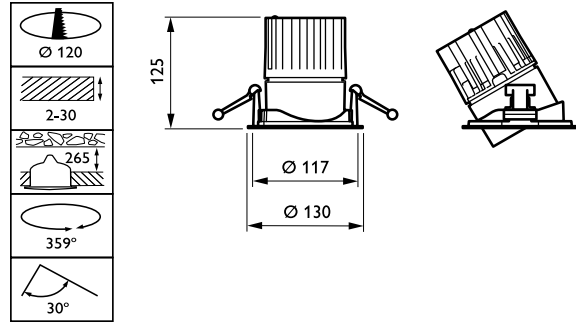

LuxSpace Accent

Dimensional drawing

LuxSpace Accent RS730B-RS752B

LuxSpace Accent RS730B-RS752B