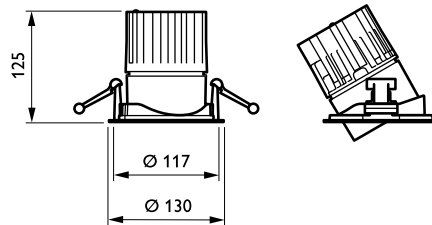

LuxSpace Accent

Dimensional drawing

LuxSpace Accent RS730B-RS752B

LuxSpace Accent RS730B-RS752B