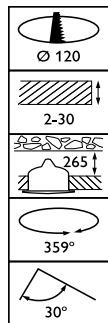

LuxSpace Accent

Dimensional drawing