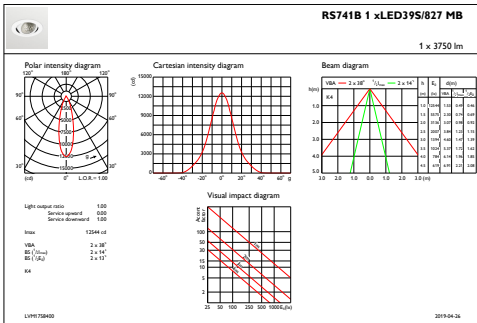

Photometric data

IFAS1_RS741B1xLED39S827MB