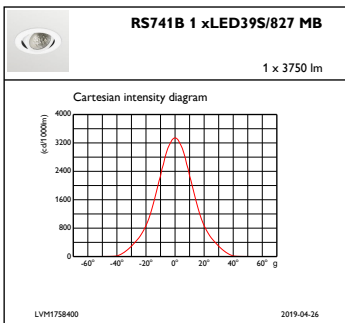

Controls and Dimming

Dimmable	No
----------	----

Mechanical and Housing

Housing Material	Aluminum
Reflector material	Polycarbonate aluminum coated
Optic material	Polycarbonate
Optical cover/lens material	Polycarbonate
Fixation material	-
Optical cover/lens finish	Clear
Overall height	126 mm
Overall diameter	130 mm
Color	White
Dimensions (Height x Width x Depth)	126 x NaN x NaN mm (5 x NaN x NaN in)

Initial Performance (IEC Compliant)

Initial luminous flux (system flux)	3750 lm
Luminous flux tolerance	+/-10%
Initial LED luminaire efficacy	119 lm/W
Init. Corr. Color Temperature	2700 K
Init. Color Rendering Index	≥80
Initial chromaticity	(0.46, 0.41) SDCM <3
Initial input power	31.5 W
Power consumption tolerance	+/-10%

Product Data

Full product code	871869684771800
Order product name	RS741B LED39S/827 PSE-E MB WH
EAN/UPC - Product	8718696847718
Order code	910500457295
Numerator - Quantity Per Pack	1
Numerator - Packs per outer box	1
Material Nr. (12NC)	910500457295
Net Weight (Piece)	0.740 kg

Dimensional drawing

LuxSpace Accent RS730B-RS752B

LuxSpace Accent RS730B-RS752B

Photometric data

IFAS1_RS741B1xLED39S827MB

IFPC1_RS741B1xLED39S827MB

IFCC1_RS741B1xLED39S827MB