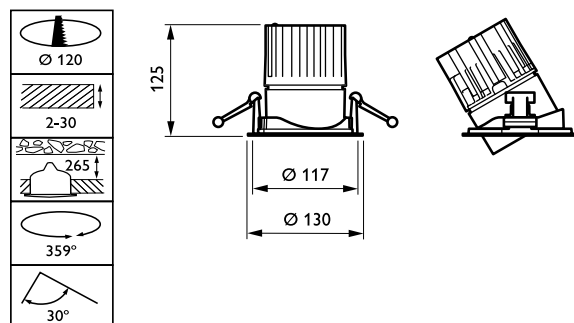

Dimmable	No

Mechanical and Housing

Housing Material	Aluminum
Reflector material	Polycarbonate aluminum coated
Optic material	Polycarbonate
Optical cover/lens material	Polycarbonate
Fixation material	-
Optical cover/lens finish	Clear
Overall height	126 mm
Overall diameter	130 mm
Color	White
Dimensions (Height x Width x Depth)	126 x NaN x NaN mm (5 x NaN x NaN in)

Approval and Application

Ingress protection code	IP20 [Finger-protected]

Mech. impact protection code	IK02 [0.2 J standard]

Initial Performance (IEC Compliant)

Initial luminous flux (system flux)	3750 lm
Luminous flux tolerance	+/-10%
Initial LED luminaire efficacy	119 lm/W
Init. Corr. Color Temperature	2700 K
Init. Color Rendering Index	≥80
Initial chromaticity	(0.46, 0.41) SDCM <3
Initial input power	31.5 W
Power consumption tolerance	+/-10%

Over Time Performance (IEC Compliant)

Control gear failure rate at median useful life 50000 h	5 %
Lumen maintenance at median useful life* 50000 h	L80

Application Conditions

Ambient temperature range	+10 to +40 °C
Performance ambient temperature Tq	25 °C
Suitable for random switching	Yes

Product Data

Full product code	871869684771800
Order product name	RS741B LED39S/827 PSE-E MB WH
EAN/UPC - Product	8718696847718
Order code	910500457295
Numerator - Quantity Per Pack	1
Numerator - Packs per outer box	1
Material Nr. (12NC)	910500457295
Net Weight (Piece)	0.740 kg

Dimensional drawing

LuxSpace Accent RS730B-RS752B

LuxSpace Accent RS730B-RS752B