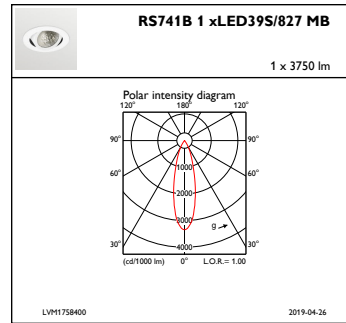

Photometric data

IFPC1_RS741B1xLED39S827MB