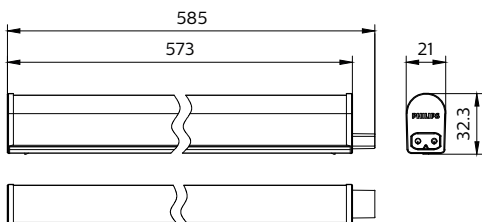

Application

- Hospitality
- Offices
- Residential

Dimensional drawing

Essential Smartbright T5 Batten

General Information

CE mark -

Light Technical

Optical cover/lens type Polycarbonate