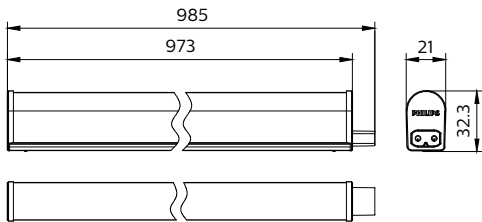

Application

- Hospitality
- Offices
- Residential

Dimensional drawing

Essential Smartbright T5 Batten

General Information

CE mark -

Light Technical

Optical cover/lens type Polycarbonate