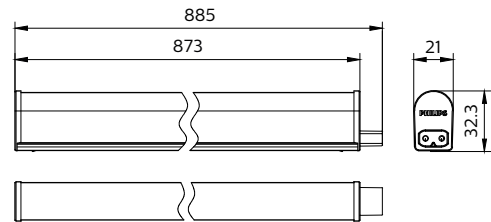

Essential Smartbright T5 Batten

Features

- 15,000 hrs life, L70/B50
- 1 Year warranty
- 4 lengths, 3 colors Increased number of options for easy application
- CRI 70, SDCM <lt/> 7, 85lm/W
- Mounting accessories included

Application

- Hospitality
- Offices
- Residential

Dimensional drawing