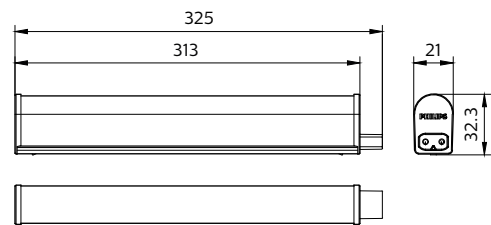

Application

- Hospitality
- Offices
- Residential

Dimensional drawing

Essential Smartbright T5 Batten

General Information

CE mark -

Light Technical

Optical cover/lens type Polycarbonate