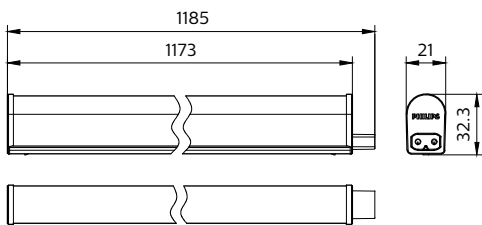

Application

- Hospitality
- Offices
- Residential

Dimensional drawing

Essential Smartbright T5 Batten

General Information

CE mark -

Light Technical

Optical cover/lens type Polycarbonate