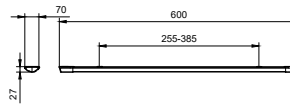

Application

- Airports
- Warehouses
- Hospitality

Dimensional drawing

BN005C LED30

BN005C LED15

Essential Smartbright Wide Batten BN005C

| General Information | |
|-------------------------------------|-------------------------|
| CE mark | CE mark |
| Light Technical | |
| Optical cover/lens type | Polycarbonate linear |
| Color rendering index (CRI) | >80 |
| Operating and Electrical | |
| Input Voltage | 220 to 240 V |
| Line Frequency | 50 or 60 Hz |
| Temperature | |
| Ambient temperature range | -20 to +40 °C |
| Controls and Dimming | |
| Dimmable | No |
| Mechanical and Housing | |
| Housing Color | White |
| Approval and Application | |
| Protection class IEC | Safety class II |
| Mech. impact protection code | IK03 |
| Ingress protection code | IP20 |
| Initial Performance (IEC Compliant) | |
| Luminous flux tolerance | +/-10% |