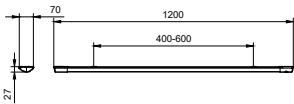

Application

- Airports
- Warehouses
- Hospitality

Dimensional drawing

BN005C LED30

BN005C LED15

Essential Smartbright Wide Batten BN005C

| General Information | |
|-------------------------------------|-------------------------|
| CE mark | CE mark |
| Light Technical | |
| Optical cover/lens type | Polycarbonate linear |
| Color rendering index (CRI) | >80 |
| Operating and Electrical | |
| Input Voltage | 220 to 240 V |
| Line Frequency | 50 or 60 Hz |
| Temperature | |
| Ambient temperature range | -20 to +40 °C |
| Controls and Dimming | |
| Dimmable | No |
| Mechanical and Housing | |
| Housing Color | White |
| Approval and Application | |
| Protection class IEC | Safety class II |
| Mech. impact protection code | IK03 |
| Ingress protection code | IP20 |
| Initial Performance (IEC Compliant) | |
| Luminous flux tolerance | +/-10% |