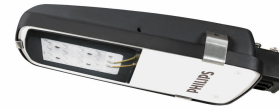

Versions

GreenLine V2 Solar with polycarbonate cover

GreenLine V2 Solar with Flat glass cover

Application conditions

Ambient temperature range	0 to +35 °C
Battery location	Outside Luminaire
Grid connection type	Hybrid
Solar dimming profile	Configurable through mobile app