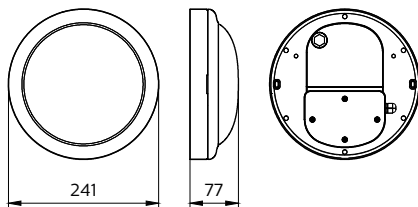

Application

- Residential
- Offices
- Hospitality

Versions

Bulkhead WL020C

Dimensional drawing

Smartbright CCT/Wattage Tunable Waterproof Bulkhead