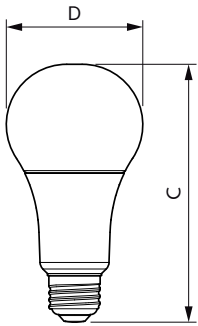

## Dimensional drawing

Product	D	C
14A21/LED/927/P/E26/3WAY ND 4/1FB T20	70.6 mm	133.1 mm
18.5A21/LED/927/P/E26/3WAY ND 4/1FB T20	70.6 mm	133.1 mm
14A21/LED/927/P/E26/3WAY ND 4/1FB T20	70.6 mm	133.1 mm
18.5A21/LED/927/P/E26/3WAY ND 4/1FB T20	70.6 mm	133.1 mm