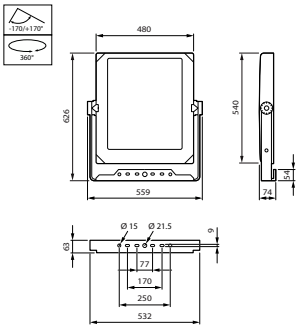

Coreline tempo X-Large

Features

- All our standard Ledgine O platform light distributions, lumen packages from 30,000 lm up to 44,000 lm
- Seaside-resistant treatment and swimming pool protection options available
- Long lifetime of 100,000 hours, integrated surge protection, the option of an additional surge protection device, high impact resistance IK08, IP66
- Plug and play installation with 1m cable and IP66 connector, horizontal bracket for pole top mounting
- Ready to be connected to Interact City and Interact Sports recreational thanks to an SR socket

Application

- Indoor multi-purpose gymnasiums and swimming pool
- Outdoor recreational sports fields e.g. basket courts, etc.
- Harbors, airports, parking lots

Dimensional drawing

Product details

Side view